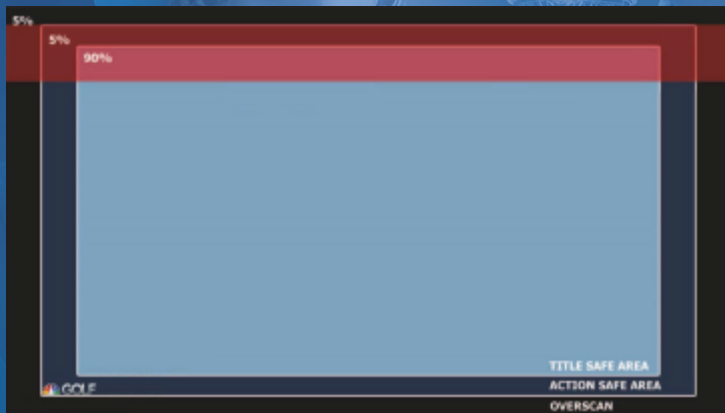

ATV CZ s.r.o.